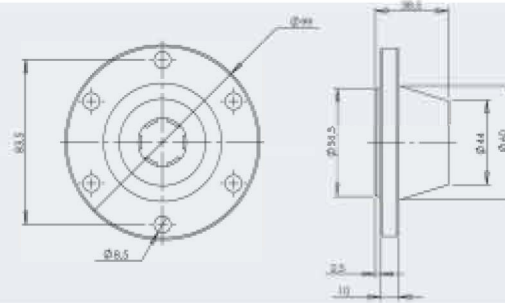

Coupling **6X8 COUPLING**

Product Code 66100770
Weight 0.2 kg

Coupling **6X6 COUPLING**

Product Code 66100775
Weight 0.4 kg

Coupling **6X6 LONG COUPLING**

Product Code 66100774
Weight 0.3 kg

Flange **6 SPLINE 6 HOLE BIG FLANGE**

Product Code 66100750
Weight 0.8 kg

Flange **8 SPLINE 6 HOLE FLANGE**

Product Code 66100765
Weight 1 kg

Flange **6 SPLINE 4 HOLE FLANGE**

Product Code 66100755
Weight 0.5 kg

Flange **8 SPLINE 4 HOLE FLANGE**