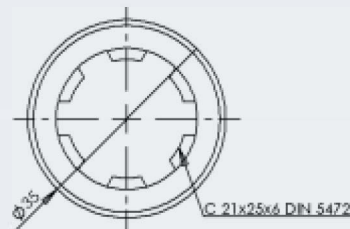

Coupling **6X8 COUPLING**

Product Code 66100770
Weight 0.2 kg

Coupling **6X6 COUPLING**

Product Code 66100775
Weight 0.4 kg

Coupling **6X6 LONG COUPLING**

Product Code 66100774
Weight 0.3 kg

Flange **6 SPLINE 6 HOLE BIG FLANGE**