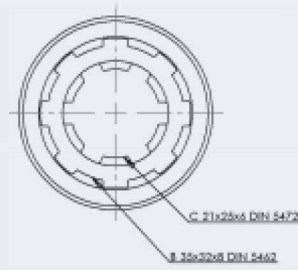

Coupling **6X8 COUPLING**

Product Code 66100770
Weight 0.2 kg

Coupling **6X6 COUPLING**

Product Code 66100775
Weight 0.4 kg

Coupling **6X6 LONG COUPLING**

Product Code 66100774
Weight 0.3 kg

Flange **6 SPLINE 6 HOLE BIG FLANGE**

Product Code 66100750
Weight 0.8 kg

Flange **8 SPLINE 6 HOLE FLANGE**

Product Code 66100765
Weight 1 kg

Flange **6 SPLINE 4 HOLE FLANGE**

Product Code 66100755
Weight 0.5 kg

Flange **8 SPLINE 4 HOLE FLANGE**