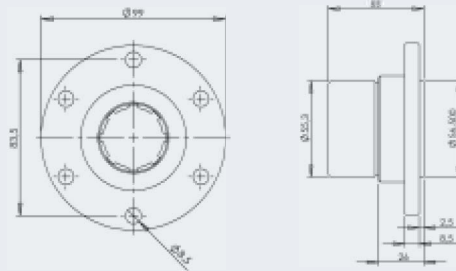

Coupling **6X8 COUPLING**

Product Code 66100770
Weight 0.2 kg

Coupling **6X6 COUPLING**

Product Code 66100775
Weight 0.4 kg

Coupling **6X6 LONG COUPLING**

Product Code 66100774
Weight 0.3 kg

Flange **6 SPLINE 6 HOLE BIG FLANGE**

Product Code 66100750
Weight 0.8 kg

Flange **8 SPLINE 6 HOLE FLANGE**

Product Code 66100765
Weight 1 kg

Flange **6 SPLINE 4 HOLE FLANGE**

Product Code 66100755
Weight 0.5 kg

Flange **8 SPLINE 4 HOLE FLANGE**