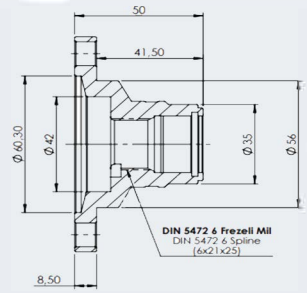

Coupling **6X8 COUPLING**

Product Code 66100770
Weight 0.2 kg

Coupling **6X6 COUPLING**

Product Code 66100775
Weight 0.4 kg

Coupling **6X6 LONG COUPLING**

Product Code 66100774
Weight 0.3 kg

Flange **6 SPLINE 6 HOLE BIG FLANGE**

Product Code 66100750
Weight 0.8 kg

Flange **8 SPLINE 6 HOLE FLANGE**

Product Code 66100765
Weight 1 kg

Flange **6 SPLINE 4 HOLE FLANGE**

Product Code 66100755
Weight 0.5 kg

Flange **8 SPLINE 4 HOLE FLANGE**

Product Code 66100760
Weight 0.6 kg

Flange **KAMAZ FLANGE**

Product Code	66100761
Weight	0.6 kg

Flange **RUS FLANGE**

Product Code	66100762
Weight	0.6 kg