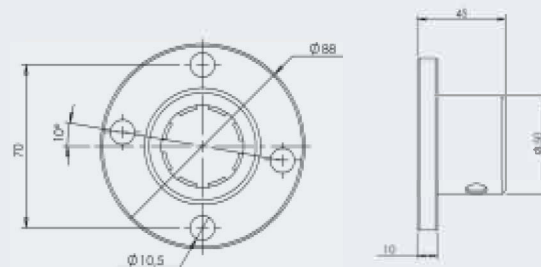

Product Code 66100750
Weight 0.8 kg

Flange **8 SPLINE 6 HOLE FLANGE**

Product Code 66100765
Weight 1 kg

Flange **6 SPLINE 4 HOLE FLANGE**

Product Code 66100755
Weight 0.5 kg

Flange **8 SPLINE 4 HOLE FLANGE**