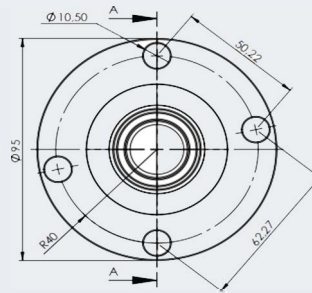

Flange **KAMAZ FLANGE**

Product Code	66100761
Weight	0.6 kg

Flange **RUS FLANGE**

Product Code	66100762
Weight	0.6 kg