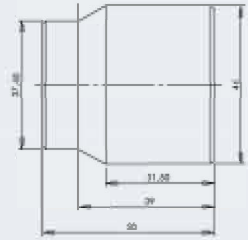

Coupling **6X8 COUPLING**

Product Code 66100770
Weight 0.2 kg

Coupling **6X6 COUPLING**

Product Code 66100775
Weight 0.4 kg

Coupling **6X6 LONG COUPLING**

Product Code 66100774
Weight 0.3 kg

Flange **6 SPLINE 6 HOLE BIG FLANGE**

Product Code 66100750
Weight 0.8 kg

Flange **8 SPLINE 6 HOLE FLANGE**

Product Code 66100765
Weight 1 kg

Flange **6 SPLINE 4 HOLE FLANGE**

Product Code 66100755
Weight 0.5 kg

Flange **8 SPLINE 4 HOLE FLANGE**