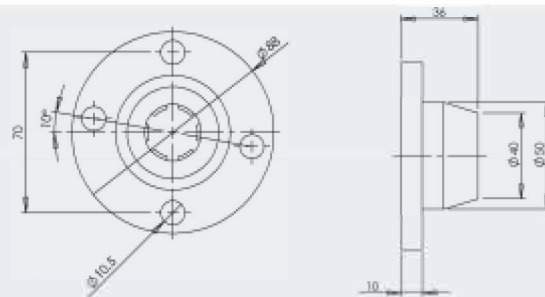

Coupling **6X8 COUPLING**

Product Code 66100770
Weight 0.2 kg

Coupling **6X6 COUPLING**

Product Code 66100775
Weight 0.4 kg

Coupling **6X6 LONG COUPLING**

Product Code 66100774
Weight 0.3 kg

Flange **6 SPLINE 6 HOLE BIG FLANGE**

Product Code 66100750
Weight 0.8 kg

Flange **8 SPLINE 6 HOLE FLANGE**

Product Code 66100765
Weight 1 kg

Flange **6 SPLINE 4 HOLE FLANGE**

Product Code 66100755
Weight 0.5 kg

Flange **8 SPLINE 4 HOLE FLANGE**