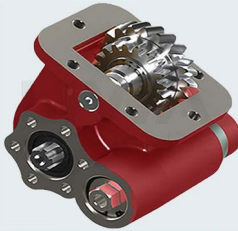

Product Code	55548601	55548608	55548609	55548610
Mounting Type	Right Side	Left Side	Rear	Rear
Control Type	Pneumatic	Pneumatic	Pneumatic	Pneumatic
Rotation Type	Right (cw)	Left (ccw)	Left (ccw)	Left (ccw)
Weight	11.5 kg	11.5 kg	11 kg	11 kg

**Gear Box EATON - HEMA 475 SMLX - 5 (Right)**

**Used Vehicles**

75.12 - 85.12 **IVECO**

Product Code	55548611
Mounting Type	Right Side
Control Type	Pneumatic
Rotation Type	Right (cw)
Weight	11 kg

**Gear Box EATON - HEMA 475 SMLX - 5 (Left)**

**Used Vehicles**

75.12 - 85.12 **IVECO**

Product Code	55548612
Mounting Type	Left Side
Control Type	Pneumatic
Rotation Type	Left (ccw)
Weight	11 kg

**Gear Box EATON - HEMA 570 - 542 - 640 SMA - SMS - SMR - SMH - SMJ - CMA - CMR (Right - Left - Rear)**

**Used Vehicles**

162.22 - 162.25 - 170.25 - **FATİH** / 2114 - 2116 - 2517 **FORD CARGO (86 - 96)** / **180 FATİH BMC**

Product Code	55548602	55548613	55548614
Mounting Type	Right Side	Left Side	Rear
Control Type	Pneumatic	Pneumatic	Pneumatic
Rotation Type	Right (cw)	Left (ccw)	Left (ccw)
Weight	11.5 kg	11.5 kg	11 kg