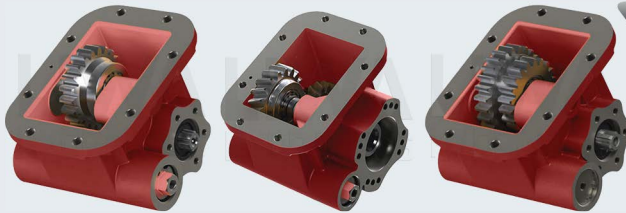

Used Vehicles

19.361 - 26.321 - 26.240 - 26.280 - MAN / 180.24 - 180.26 - 190.26 - 190.30 - 190.35 - 190.42 - 198.38 - 240.36 - 330.26 - 330.30 - 330.35 - 380E30 - IVECO 270 - 26 FATİH BMC / DAF 85 - 2605 - 2800 - 2815 - 3030 - 3300 - 3330 - 3600 - 4400 - ERF E6 - E8 - E12 - EC14 - LEYLAND / FODDEN 4000 / MAGIRUS 19.320 - 30.280 MAN / FIAT 619 - 697 / FAV 28.280

Product Code	55447602	55447601	55447603
Mounting Type	Bottom	Bottom	Bottom
Control Type	Pneumatic	Pneumatic	Pneumatic
Rotation Type	Right (cw)	Right (cw)	Right (cw)
Weight	17.5 kg	22.5 kg	17.5 kg

Gear Box

EATON - FULLER RT / RTX 7608 - 7609 LL