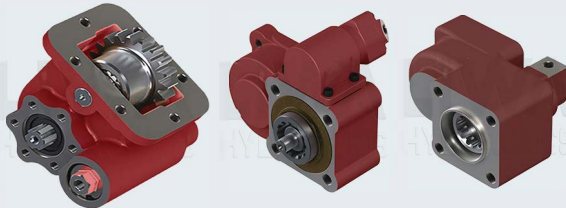

Gear Box EATON FS / FSV / FSO / H / V / 6109 (6.59 - 8.81 - 12.64) - 6209 - 8209 (8.76 - 12.57) FS / FSV / FSO / H / V / 5109 - 6309 - 8309 (6.59 - 8.76 - 9.45 - 12.57) A

Used Vehicles

214.26 - 220.26 - 280 **FATİH** / 2520L - 2621 **FORD CARGO** 522 - 822 - 620 **BMC** 280 / **FODEN** 3000 26.234 - 26.264 - 26.284 - **MAN** 6X2 **EURO** / **SEDDON** 211 **NISSAN** CPC 16 / **RENAULT** **MIDLUM** 270 **TATA** **LPTA** 2621 TC 6X6 LPS 4021 TC / **ERF** ES6 / 1626 **JAC** **EGYPT**

Product Code	55548604	55549607	55548618
Mounting Type	Left Side	Rear	Rear
Control Type	Pneumatic	Pneumatic	Pneumatic
Rotation Type	Left (ccw)	Left (ccw)	Left (ccw)
Weight	11.5 kg	8 kg	11 kg