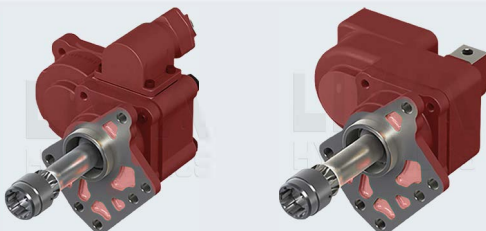

Gear Box EATON - FULLER RTSO 12316 - 14316 - 15316 - 17316 A - RTSO 12316 - 14316 - 15316 - 17316 A

Used Vehicles

19.463 **SILENT** - 19.314 - 19.364 - 19.414 - 19.464 - 18.403 - 35.403 - 21.314 - 24.414 - 27.364 **MAN** 35.314 - 35.414 - 37.464 - 41.414 - 41.603 - 41.654 - 50.414 **MAN** / **ERF** EC11

Product Code	55548619	55548620
Mounting Type	Rear	Rear
Control Type	Pneumatic	Pneumatic
Rotation Type	Left (ccw)	Left (ccw)
Weight	11.7 kg	14.7 kg