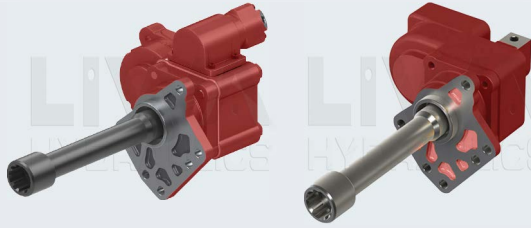

**Used Vehicles**

**AS 950 SUPER (93) CARGO** 1418 - 1419 - 1519 - 1617 - 1618 - F14000 / F16000

Product Code	55548605
Mounting Type	Right Side
Control Type	Pneumatic
Rotation Type	Right (cw)
Weight	11.5 kg

**Gear Box EATON - FULLER RTSO 12316 - 14316 - 15316 - 17316 A - RTSO 12316 - 14316 - 15316 - 17316 A**

**Used Vehicles**

19.463 **SILENT** - 19.314 - 19.364 - 19.414 - 19.464 - 18.403 - 35.403 - 21.314 - 24.414 - 27.364 **MAN** 35.314 - 35.414 - 37.464 - 41.414 - 41.603 - 41.654 - 50.414 **MAN** / **ERF** EC11

Product Code	55548619	55548620
Mounting Type	Rear	Rear
Control Type	Pneumatic	Pneumatic
Rotation Type	Left (ccw)	Left (ccw)
Weight	11.7 kg	14.7 kg

**Gear Box EATON - FULLER RTSO 12316 - 14316 - 15316 - 17316 A - RTSO 12316 - 14316 - 15316 - 17316 A (INTARDER)**

**Used Vehicles**

19.463 SILENT - 19.314 - 19.364 - 19.414 - 19.464 - 18.403 - 35.403 - 21.314 - 24.414 - 27.364 MAN 35.314 - 35.414 - 37.464 - 41.414 - 41.603 - 41.654 - 50.414 MAN / ERF EC11

Product Code	55548621	55548622
Mounting Type	Rear	Rear
Control Type	Pneumatic	Pneumatic
Rotation Type	Left (ccw)	Left (ccw)
Weight	12.7 kg	15.7 kg