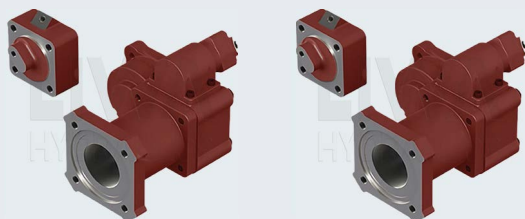

Gear Box EATON - FULLER RT 14609 A - RTO / RTX 14609 A / B (WIDE PLATE)

Used Vehicles

180.24 - 180.26 - 190.26 - 190.30 - 190.35 - 190.42 - 240.36 - 330.26 - 330.30 - 330.35 - 380E30 - 380E31 IVECO

Product Code	55449603	55449604
Mounting Type	Rear	Rear
Control Type	Pneumatic	Pneumatic
Rotation Type	Left (ccw)	Left (ccw)
Weight	15 kg	18 kg