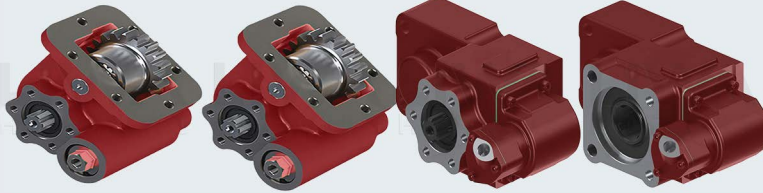

**Gear Box EATON - HEMA 475 SML - SMA - SMO - SME - CMA - CMO (Right - Left - Rear)**

**Used Vehicles**

105.08 - 110.08 - 145.22 **FATİH** / 2014 - 2114 **FORD CARGO** / AS 600 **DODGE** / 1800 **INTER** / 1340 **BMC** / **FORD 8000**

Product Code	55548601	55548608	55548609	55548610
Mounting Type	Right Side	Left Side	Rear	Rear
Control Type	Pneumatic	Pneumatic	Pneumatic	Pneumatic
Rotation Type	Right (cw)	Left (ccw)	Left (ccw)	Left (ccw)
Weight	11.5 kg	11.5 kg	11 kg	11 kg

**Gear Box EATON - HEMA 475 SMLX - 5 (Right)**

**Used Vehicles**

75.12 - 85.12 **IVECO**

Product Code	55548611
Mounting Type	Right Side
Control Type	Pneumatic
Rotation Type	Right (cw)
Weight	11 kg

**Gear Box EATON - HEMA 475 SMLX - 5 (Left)**

**Used Vehicles**

75.12 - 85.12 **IVECO**

Product Code	55548612
Mounting Type	Left Side
Control Type	Pneumatic
Rotation Type	Left (ccw)
Weight	11 kg

**Gear Box EATON - HEMA 570 - 542 - 640 SMA - SMS - SMR - SMH - SMJ - CMA - CMR (Right - Left - Rear)**