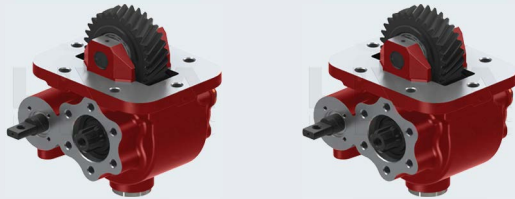

HINO 33111 2065 08V0484 / 11Y0563 / 33121 / 1990 / 33121 / 1980 / 10Y0288
(1st.5.602)(Z:21)

Gear Box

Used Vehicles

HINO L - 100 / FB 112 SA

Product Code	55958626	55958627	55858605	55858628
Mounting Type	Left Side	Left Side	Left Side	Left Side
Control Type	Pneumatic	Vacuum	Mechanic	Cable
Rotation Type	Right (cw)	Right (cw)	Right (cw)	Right (cw)
Weight	11 kg	11 kg	11.5 kg	12.5 kg

Gear Box

HINO M153 / M150 / M155 / M151 / M52 / H50 / H260 / 4VB / 5VB

Used Vehicles

HINO 300 DUTRO / TOYOTA WU 412L / DAIHATSU DELTA / TOYOTA DYNA H260
- 200 - 400

Product Code	55958604	55958629
Mounting Type	Right - Left Side	Right - Left Side
Control Type	Mechanic	Cable
Rotation Type	Right (cw)	Right (cw)
Weight	11.5 kg	12.5 kg

Product Code	55958616	55958617	55958603	55958618	55958619
Mounting Type	Left Side	Left Side	Left Side	Left Side	Left Side
Control Type	Pneumatic	Vacuum	Mechanic	Cable	Mechanic
Rotation Type	Right (cw)	Right (cw)	Right (cw)	Right (cw)	Right (cw)
Weight	11 kg	11 kg	11.5 kg	12.5 kg	14.5 kg