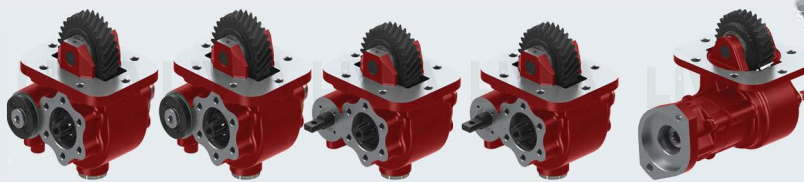

HINO 33111 2065 08V0484 / 11Y0563 / 33121 / 1990 / 33121 / 1980 / 10Y0288
(1st.5.602)(Z:21)

Gear Box

Used Vehicles

HINO L - 100 / FB 112 SA

Product Code	55958626	55958627	55858605	55858628
Mounting Type	Left Side	Left Side	Left Side	Left Side
Control Type	Pneumatic	Vacuum	Mechanic	Cable
Rotation Type	Right (cw)	Right (cw)	Right (cw)	Right (cw)
Weight	11 kg	11 kg	11.5 kg	12.5 kg

Gear Box

HINO M153 / M150 / M155 / M151 / M52 / H50 / H260 / 4VB / 5VB

Used Vehicles

HINO 300 DUTRO / TOYOTA WU 412L / DAIHATSU DELTA / TOYOTA DYNA H260
- 200 - 400

Product Code	55958604	55958629
Mounting Type	Right - Left Side	Right - Left Side
Control Type	Mechanic	Cable
Rotation Type	Right (cw)	Right (cw)
Weight	11.5 kg	12.5 kg

Gear Box

HINO MOY9F / MOY9H / MOYCR / MOYMB / MOYNA / MOYGX / MOY4N / MOYNB / MOYNC / MOYPN / MOYMC / MOYMR / MYY5T / MYY6S / MYY5S / MYY6P / MYY5A / MYY5R / MYY5D

Used Vehicles

HINO 300 4X2 / 3815
HINO DUTRO / WU 340

Product Code	55958616	55958617	55958603	55958618	55958619
Mounting Type	Left Side	Left Side	Left Side	Left Side	Left Side
Control Type	Pneumatic	Vacuum	Mechanic	Cable	Mechanic
Rotation Type	Right (cw)	Right (cw)	Right (cw)	Right (cw)	Right (cw)
Weight	11 kg	11 kg	11.5 kg	12.5 kg	14.5 kg