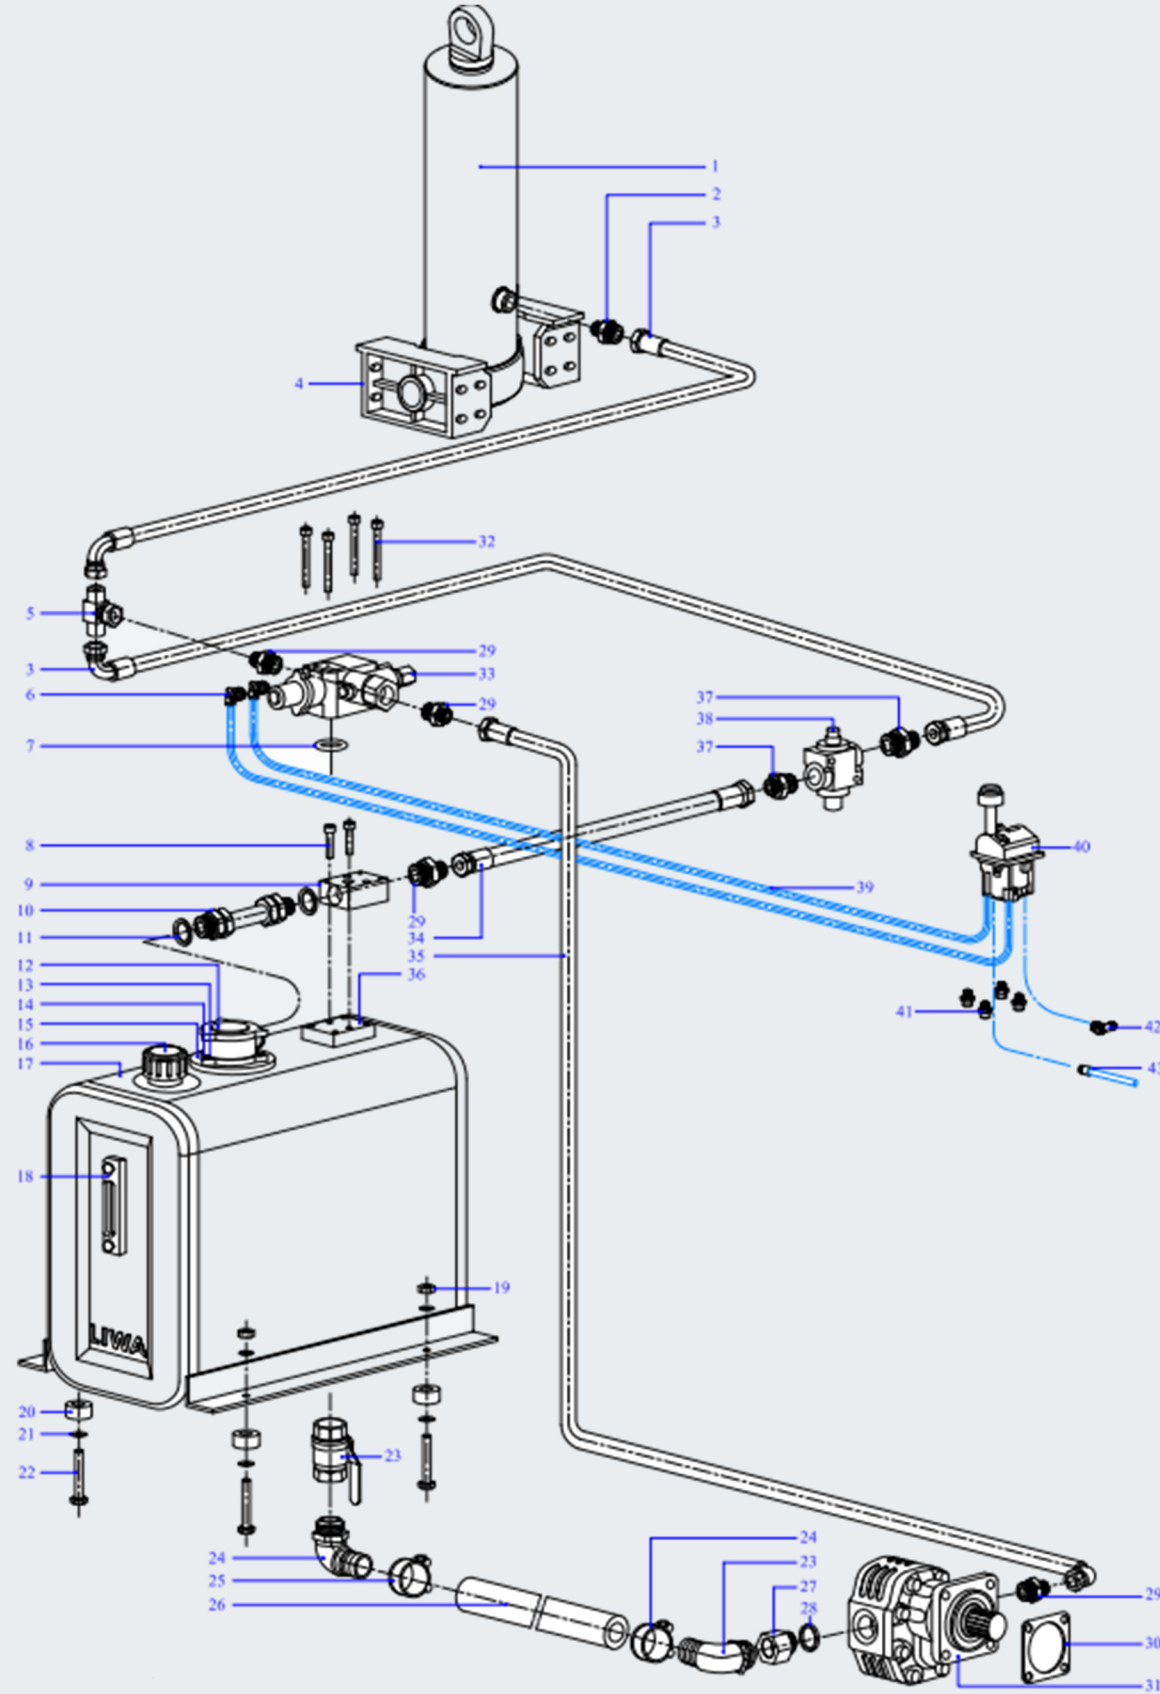

HYDRAULIC KITS HYDRAULIC COMPLETE KITS 16 m3 - 99116631

| HYDRAULIC KIT CODE: 99116631 | | |
|------------------------------|----------|---------------------------|
| 16 m3 HYDRAULIC KIT | | |
| P.NO | QUANTITY | DESCRIPTION OF PRODUCT |
| 1 | 1 | TELESCOPIC CYLINDER |
| 2 | 1 | FITTING |
| 3 | 2 | PRESSURE HOSE |
| 4 | 1 | CYLINDER BRACKET KIT |
| 5 | 1 | "T" ADAPTOR FITTING |
| 6 | 2 | AIR FITTING ELBOW 1/8 |
| 7 | 1 | WASHER WITH SEAL |
| 8 | 2 | BOLT FOR VALVE PLATE |
| 9 | 1 | VALVE PLATE |
| 10 | 1 | FILTER CONNECTION |
| 11 | 1 | WASHER WITH SEAL |
| 12 | 1 | RETURN FILTER |
| 13 | 2 | BOLT |
| 14 | 2 | BOLT WASHER |
| 15 | 1 | FILTER FLANGE |
| 16 | 1 | FILLER CAP |
| 17 | 1 | OIL TANK REAR MOUNT |
| 18 | 1 | OIL INDICATOR |
| 19 | 4 | FIBER NUT |
| 20 | 4 | TANK RUBBER |
| 21 | 4 | WASHER |
| 22 | 4 | BOLT |
| 23 | 1 | BALL VALVE |
| 24 | 2 | HOSE PILLAR ELBOW 90 |
| 25 | 2 | HOSE CLIPS |
| 26 | 1 | SUCTION HOSE |
| 27 | 1 | REDUCER FITTING |
| 28 | 1 | WASHER WITH SEAL |
| 29 | 4 | FITTING |
| 30 | 1 | SEAL FOR PUMP |
| 31 | 1 | GEAR PUMP |
| 32 | 4 | BOLTS FOR VALVE MOUNT |
| 33 | 1 | TIPPING VALVE |
| 34 | 1 | PRESSURE HOSE |
| 35 | 1 | PRESSURE HOSE |
| 36 | 1 | SUB PLATE |
| 37 | 2 | FITTING |
| 38 | 1 | LIMIT CONTROL VALVE |
| 39 | 1 | AIR HOSE |
| 40 | 1 | PNEUMATIC TIPPING CONTROL |
| 41 | 4 | AIR FITTING STRAIGHT 1/8 |
| 42 | 1 | AIR FITTING "T" |
| 43 | 1 | AIR FITTING STRAIGHT 1/4 |