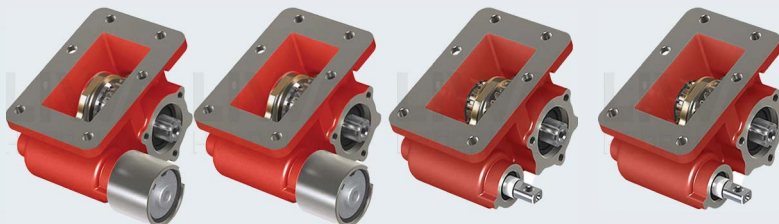

**Gear Box HYUNDAI M1 S 5 - M2 S 5 - M3 S 5**

**Used Vehicles**

444 - 449 **CANTER MITSUBISHI** (704) / HT 1016698 / 430505H503 / H350 / 3F412 / HD50 - 72 - 77 **HYUNDAI** / HD65 / 03RO4495 / 03RO4499 / 03RO4493 / HD35

Product Code	55858606	55858607	55858604	55858608
Mounting Type	Left Side	Left Side	Left Side	Left Side
Control Type	Pneumatic	Vacuum	Mechanic	Cable
Rotation Type	Right (cw)	Right (cw)	Right (cw)	Right (cw)
Weight	8.5 kg	8.5 kg	8.5 kg	9.5 kg

**Gear Box HYUNDAI HD105 S106 853 / 105 S106 853 / 105 S1925 (5 SPEED)**

**Used Vehicles**

**HYUNDAI** HD 75 **KARSAN** 105S1925 (430505H111) / HD72(43111T3030) EURO2

Product Code	55858615	55858616	55858603	55858617
Mounting Type	Left Side	Left Side	Left Side	Left Side
Control Type	Pneumatic	Vacuum	Mechanic	Cable
Rotation Type	Right (cw)	Right (cw)	Right (cw)	Right (cw)
Weight	8.5 kg	8.5 kg	8.5 kg	9.5 kg

**Gear Box HYUNDAI HD105W02132 (5 SPEED) EURO 4**

**Used Vehicles**

**HYUNDAI** HD35 / HD75 EURO4

Product Code	55858622	55858623	55858624	55858625
Mounting Type	Left Side	Left Side	Left Side	Left Side
Control Type	Pneumatic	Vacuum	Mechanic	Cable
Rotation Type	Right (cw)	Right (cw)	Right (cw)	Right (cw)
Weight	9.5 kg	9.5 kg	9.5 kg	10.5 kg