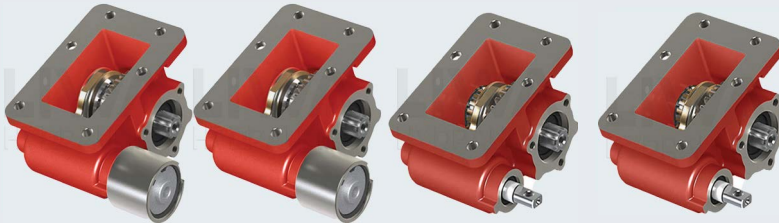

**Gear Box HYUNDAI M1 S 5 - M2 S 5 - M3 S 5**

**Used Vehicles**

444 - 449 **CANTER MITSUBISHI** (704) / HT 1016698 / 430505H503 / H350 / 3F412 / HD50 - 72 - 77 **HYUNDAI** / HD65 / 03RO4495 / 03RO4499 / 03RO4493 / HD35

Product Code	55858606	55858607	55858604	55858608
Mounting Type	Left Side	Left Side	Left Side	Left Side
Control Type	Pneumatic	Vacuum	Mechanic	Cable
Rotation Type	Right (cw)	Right (cw)	Right (cw)	Right (cw)
Weight	8.5 kg	8.5 kg	8.5 kg	9.5 kg

**Gear Box HYUNDAI HD105 S106 853 / 105 S106 853 / 105 S1925 (5 SPEED)**

**Used Vehicles**

**HYUNDAI** HD 75 **KARSAN** 105S1925 (430505H111) / HD72(43111T3030) EURO2

Product Code	55858615	55858616	55858603	55858617
Mounting Type	Left Side	Left Side	Left Side	Left Side
Control Type	Pneumatic	Vacuum	Mechanic	Cable
Rotation Type	Right (cw)	Right (cw)	Right (cw)	Right (cw)
Weight	8.5 kg	8.5 kg	8.5 kg	9.5 kg

**Gear Box HYUNDAI HD105W02132 (5 SPEED) EURO 4**

**Used Vehicles**

**HYUNDAI** HD35 / HD75 EURO4

Product Code	55858622	55858623	55858624	55858625
Mounting Type	Left Side	Left Side	Left Side	Left Side
Control Type	Pneumatic	Vacuum	Mechanic	Cable
Rotation Type	Right (cw)	Right (cw)	Right (cw)	Right (cw)
Weight	9.5 kg	9.5 kg	9.5 kg	10.5 kg