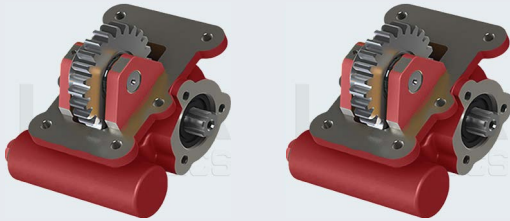

Gear Box IVECO 2828,5 - 2831,5 - 28028 - 28031

Used Vehicles

35,9 - 65,9 - 35NC - 50NC - 50,9 - 50,11 - 60,9 IVECO

Product Code	55748601	55748604
Mounting Type	Right Side	Right Side
Control Type	Mechanic	Pneumatic
Rotation Type	Right (cw)	Right (cw)
Weight	9 kg	9 kg

Gear Box EATON - HEMA 475 SMLX - 5 (Left)

Used Vehicles

75.12 - 85.12 IVECO

Product Code	55548612
Mounting Type	Left Side
Control Type	Pneumatic
Rotation Type	Left (ccw)
Weight	11 kg

Gear Box EATON - HEMA 475 SMLX (Right)

Used Vehicles

75.12 - 85.12 IVECO

Product Code	55548611
Mounting Type	Right Side
Control Type	Pneumatic
Rotation Type	Right (cw)
Weight	11 kg

Gear Box EATON FULLER TS / TSO (TWIN SPLITTER) 11612 - 12612 - 13612 - 15612 - 16612 - 19612 - 14607 - 16612 A / H

Used Vehicles

30.10 / 35.10 / 35.12 / 35.13 / 40.10 / 40.13 / 49.10 / 49.12 / 50.13 / 59.12 / 60.12 / 70.13 **IVECO ALFA ROMEO / EVKA 3010 - 4010**

Product Code	55748605
Mounting Type	Left Side
Control Type	Mechanic
Rotation Type	Left (ccw)
Weight	6 kg