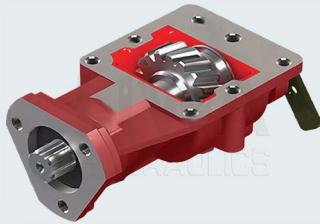

Gear Box IVECO 2828,5 - 2831,5 - 28028 - 28031

Used Vehicles

35,9 - 65,9 - 35NC - 50NC - 50,9 - 50,11 - 60,9 IVECO

Product Code	55748601	55748604
Mounting Type	Right Side	Right Side
Control Type	Mechanic	Pneumatic
Rotation Type	Right (cw)	Right (cw)
Weight	9 kg	9 kg

Used Vehicles

75.12 - 85.12 IVECO

Product Code	55548611
Mounting Type	Right Side
Control Type	Pneumatic
Rotation Type	Right (cw)
Weight	11 kg

Gear Box EATON FULLER TS / TSO (TWIN SPLITTER) 11612 - 12612 - 13612 - 15612 - 16612 - 19612 - 14607 - 16612 A / H

Product Code	55149614	55149615
Mounting Type	Rear	Rear
Control Type	Pneumatic	Pneumatic
Rotation Type	Right (cw)	Left (ccw)
Weight	3.5 kg	11 kg

Gear Box IVECO 2826.5 / 2822.5 / 2426.5 / 2424.5 / 2824.5

Used Vehicles

30.10 / 35.10 / 35.12 / 35.13 / 40.10 / 40.13 / 49.10 / 49.12 / 50.13 / 59.12 / 60.12 / 70.13 **IVECO ALFA ROMEO / EVKA 3010 - 4010**

Product Code	55748605
Mounting Type	Left Side
Control Type	Mechanic
Rotation Type	Left (ccw)
Weight	6 kg