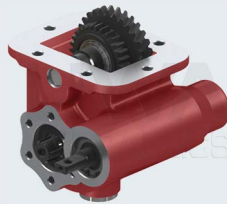

Gear Box IVECO 2846.5 - 2842 - 2835 - 2830 - 2646

Used Vehicles

FIAT IVECO / 65.15 - 79.13 - 79.14 - 80.14 IVECO / 65.12 - 79.12 - 95,14 - 100.13 - 109.14 - 135,14 ZETA IVECO 79.13 - 79.14 - 65.15 - 100.13 - 100.16 - 135.14 IVECO

Product Code	55748608	55748609
Mounting Type	Rear	Rear
Control Type	Pneumatic	Pneumatic
Rotation Type	Left (ccw)	Left (ccw)
Weight	16,6 kg	16,6 kg

Gear Box ZF ECOLITE 6 S 300 S 6 300 (6.73) - S 6 350 (6.73) - 6 S 350 - 6 AS 300 VD / 2832.62833.6

Used Vehicles

IVECO 35 C 13 DAILY GAMMA 2000 / 40C15 / 65C15

Product Code	55149645	55149646
Mounting Type	6S300:Left Side-6S350:Right Side	6S300:Left Side-6S350:Right Side
Control Type	Mechanic	Pneumatic
Rotation Type	Right (cw)	Right (cw)
Weight	11 kg	11 kg

Gear Box ZF 6 S 380 / 6S400 / 2840,6

Used Vehicles

IVECO 45C15 DAILY 4X4 50C18 - 35C15 - 50C15 - IVECO 65C15 - 70C15 IVECO DAILY 4X4 55S18

Product Code	55149647
Mounting Type	Right Side
Control Type	Mechanic
Rotation Type	Right (cw)
Weight	11 kg