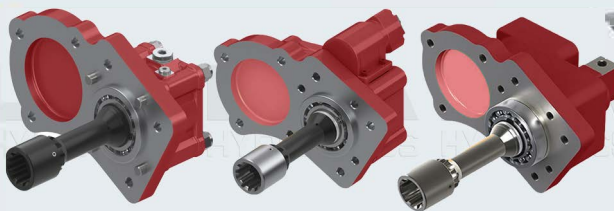

Gear Box IVECO 2828,5 - 2831,5 - 28028 - 28031

Used Vehicles

35,9 - 65,9 - 35NC - 50NC - 50,9 - 50,11 - 60,9 IVECO

Product Code	55748601	55748604
Mounting Type	Right Side	Right Side
Control Type	Mechanic	Pneumatic
Rotation Type	Right (cw)	Right (cw)
Weight	9 kg	9 kg

Gear Box EATON - HEMA 475 SMLX - 5 (Left)

Used Vehicles

75.12 - 85.12 IVECO

Product Code	55548612
Mounting Type	Left Side
Control Type	Pneumatic
Rotation Type	Left (ccw)
Weight	11 kg

Gear Box EATON - HEMA 475 SMLX (Right)

Used Vehicles

75.12 - 85.12 IVECO

Product Code	55548611
Mounting Type	Right Side
Control Type	Pneumatic
Rotation Type	Right (cw)
Weight	11 kg

Gear Box EATON FULLER TS / TSO (TWIN SPLITTER) 11612 - 12612 - 13612 - 15612 - 16612 - 19612 - 14607 - 16612 A / H

Used Vehicles

190.38 - 400E34 - 440E42 - 720E37 - IVECO EUROTECH / EURO TRAKKER / EUROSTAR STEYR / SEDDON 23.405

Product Code	55548626	55548627	55548628
Mounting Type	Rear	Rear	Rear
Control Type	Pneumatic	Pneumatic	Pneumatic
Rotation Type	Right (cw)	Left (ccw)	Left (ccw)
Weight	10 kg	14.5 kg	17.5 kg