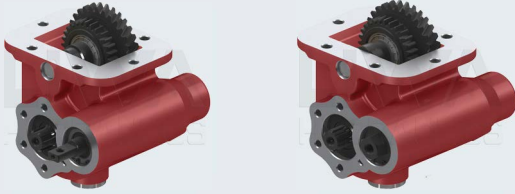

Used Vehicles

30.10 / 35.10 / 35.12 / 35.13 / 40.10 / 40.13 / 49.10 / 49.12 / 50.13 / 59.12 / 60.12 / 70.13 **IVECO ALFA ROMEO / EVKA 3010 - 4010**

Product Code	55748605
Mounting Type	Left Side
Control Type	Mechanic
Rotation Type	Left (ccw)
Weight	6 kg

Gear Box IVECO 2846.5 - 2842 - 2835 - 2830 - 2646

Used Vehicles

FIAT IVECO / 65.15 - 79.13 - 79.14 - 80.14 IVECO / 65.12 - 79.12 - 95,14 - 100.13 - 109.14 - 135,14 ZETA IVECO 79.13 - 79.14 - 65.15 - 100.13 - 100.16 - 135.14 IVECO

Product Code	55748608	55748609
Mounting Type	Rear	Rear
Control Type	Pneumatic	Pneumatic
Rotation Type	Left (ccw)	Left (ccw)
Weight	16,6 kg	16,6 kg

Gear Box ZF ECOLITE 6 S 300 S 6 300 (6.73) - S 6 350 (6.73) - 6 S 350 - 6 AS 300 VD / 2832.62833.6

Used Vehicles

IVECO 35 C 13 DAILY GAMMA 2000 / 40C15 / 65C15

Product Code	55149645	55149646
Mounting Type	6S300:Left Side-6S350:Right Side	6S300:Left Side-6S350:Right Side
Control Type	Mechanic	Pneumatic
Rotation Type	Right (cw)	Right (cw)
Weight	11 kg	11 kg