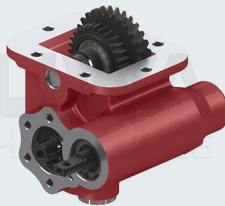

Gear Box ZF 5 S 200 - 5 S 270 - 5 S 290 - S 5 200 - 2825.5 - 2830.5 - 5 S 300

Used Vehicles

IVECO DAILY 35C11 UNIJET - DAILY GAMMA 2000 / RENAULT MASCOTT / 35C13 IVECO / 35S11

Product Code	55149644
Mounting Type	Left Side
Control Type	Mechanic
Rotation Type	Right (cw)
Weight	11 kg