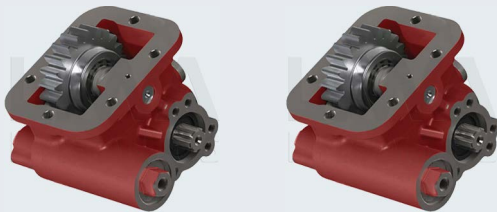

**Gear Box** ZF ECOSPLIT 16 S 151 - 181 - 221 - 251 - (13,80 - 13,85 - 16,47 - 16,53 - 16,41) 8 S 151 - 16 S 2030 - 16 S 1930 (L:213 mm)

Used Vehicles

KAMAZ 6520 - 6522 - 6460

Product Code	55149614	55149615
Mounting Type	Rear	Rear
Control Type	Pneumatic	Pneumatic
Rotation Type	Right (cw)	Left (ccw)
Weight	3.5 kg	11 kg

**Gear Box** KAMAZ 15 - 053 NO:947789 / 15 - 050 / 866292

Used Vehicles

6X4 TURBO 55111 KAMAZ (USSR) - REO

Product Code	55188601	55188602
Mounting Type	Right Side	Left Side
Control Type	Pneumatic	Pneumatic
Rotation Type	Right (cw)	Right (cw)
Weight	11.5 kg	11.5 kg

**Gear Box** EATON - HEMA 475 SMLX - 5 (Right)

Used Vehicles

130.53.01

Product Code	55548611
Mounting Type	Right Side
Control Type	Pneumatic
Rotation Type	Right (cw)
Weight	11 kg