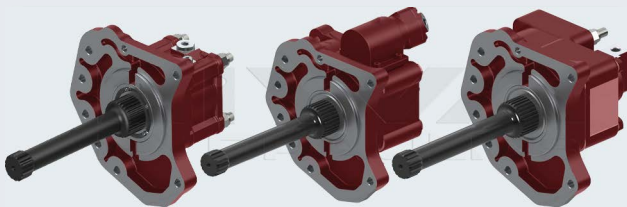

Gear Box MERCEDES G4 - GV / 4 65,90,95,110,125,135,155,180 (7,11 - 6,9)

Product Code	55649605	55649608	55649609	55649610
Mounting Type	Rear	Rear	Rear	Rear
Control Type	Pneumatic	Pneumatic	Pneumatic	Pneumatic
Rotation Type	Right (cw)	Right (cw)	Left (ccw)	Left (ccw)
Weight	7 kg	6.5 kg	11.5 kg	12.5 kg

Product Code	55649607	55649606	55649611	55649612
Mounting Type	Rear	Rear	Rear	Rear
Control Type	Pneumatic	Pneumatic	Pneumatic	Pneumatic
Rotation Type	Right (cw)	Right (cw)	Left (ccw)	Left (ccw)
Weight	9.5 kg	10.5 kg	15.5 kg	18.5 kg

MERCEDES AXOR

G 210 - 16 / G 211 - 16 / G 240 / G260 - 16 / (170,03) G260 - 16 (11,9 - 15,9 - 14,2 - 11,79,75) G 221 - 9 / 16,02 EPS (Id Nr: 715561 Code: Gd5)

Gear Box G131 - 9 (16,02 - 14,57) EPS (IdNr: 715570 Code: Nc5) / G 231 - 16 / G241 / G280 / G281 / G330 - 12(11,63 - 16,17)