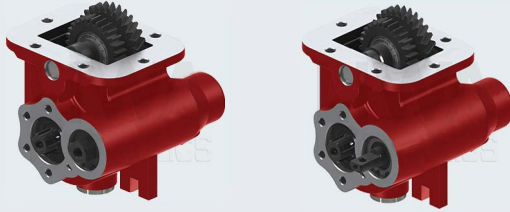

Gear Box MERCEDES G2 / 24 (5/6, 71-5/7,31)

Used Vehicles

307 - 309 - 328 - 508 - 608 DE - 610 - 708 - 709 - LO608 - LO708 **MERCEDES BENZ**

Product Code	55649620	55649621
Mounting Type	Left Side	Left Side
Control Type	Pneumatic	Mechanic
Rotation Type	Left (ccw)	Left (ccw)
Weight	11 kg	11 kg